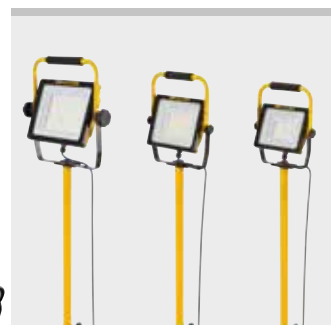

REMS Lumen 5000/7000/10000

Electric LED flood light

Powerful, electric LED flood light with high light intensity. For the building site and the workshop.

REMS Lumen 5000

Light flux 5000 lm

REMS Lumen 7000

Light flux 7000 lm

REMS Lumen 10000

Light flux brightness stage 1 5000 lm

Light flux brightness stage 2 10000 lm

REMS Lumen 5000/7000/10000 – electric lighting.
With high light intensity. Handy, light.
Continuous swivel.

Universal use

Powerful, mobile, electric LED flood light with high light intensity for universal use on the building site or in the workshop. REMS Lumen 10000 with 2 selectable brightness stages for any application purpose.

Design

Handy, light, electric LED flood light. REMS Lumen 5000 only 1.8 kg, REMS Lumen 7000 only 2.2 kg, REMS Lumen 10000 only 3.0 kg. Impact-resistant aluminium housing, dust-proof, protected against water jets from all directions. LEDs protected by impact-resistant, unbreakable acrylic glass. Flood light housing swivels through 360°, fixable by star grips, for optimum alignment of the light. On/Off switch. Tubular steel frame with rubber feet for a firm stand. Practical, non-slip handle. Practical, sturdy, telescopic tripod stand, only 1.9 kg, for accurate positioning of the LED flood light, adjustable height from 615 to 1,590 mm above floor level, collapsible for easy transport, as an accessory.

LED flood light