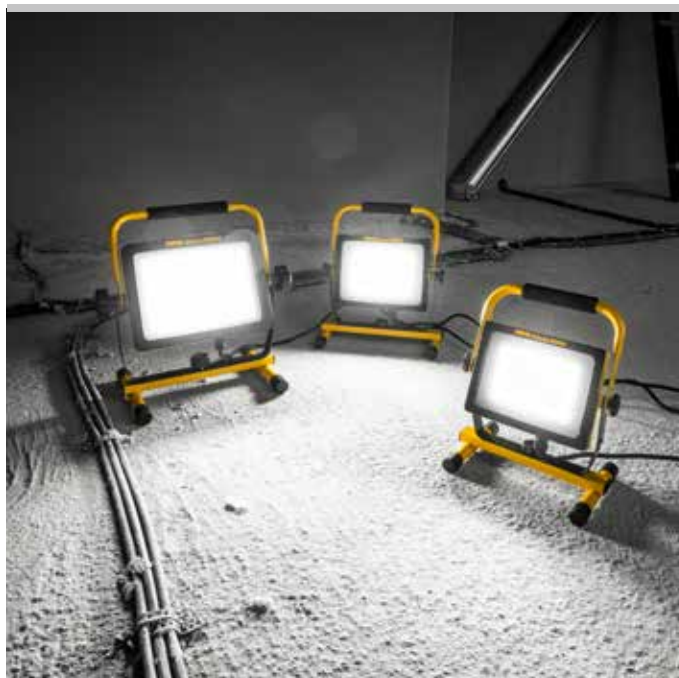

REMS Lumen 5000/7000/10000

Electric LED flood light

Powerful, electric LED flood light with high light intensity. For the building site and the workshop.

REMS Lumen 5000

Light flux 5000 lm

REMS Lumen 7000

Light flux 7000 lm

Powerful, mobile, electric LED flood light with high light intensity for universal use on the building site or in the workshop. REMS Lumen 10000 with 2 selectable brightness stages for any application purpose.

Design

Handy, light, electric LED flood light. REMS Lumen 5000 only 1.8 kg, REMS Lumen 7000 only 2.2 kg, REMS Lumen 10000 only 3.0 kg. Impact-resistant aluminium housing, dust-proof, protected against water jets from all directions. LEDs protected by impact-resistant, unbreakable acrylic glass. Flood light housing swivels through 360°, fixable by star grips, for optimum alignment of the light. On/Off switch. Tubular steel frame with rubber feet for a firm stand. Practical, non-slip handle. Practical, sturdy, telescopic tripod stand, only 1.9 kg, for accurate positioning of the LED flood light, adjustable height from 615 to 1,590 mm above floor level, collapsible for easy transport, as an accessory.

LED flood light

Modern, energy-saving LED flood light with high light intensity. Lights immediately without switch-on delay. Brightness of the LEDs in REMS Lumen 10000 selectable in 2 stages. 120° radiation angle for good illumination. Colour temperature 5,000 K. Efficient heat dissipation by high-quality, aluminium, ribbed heat sinks. Overheating regulates the power supply automatically, for continuous operation.