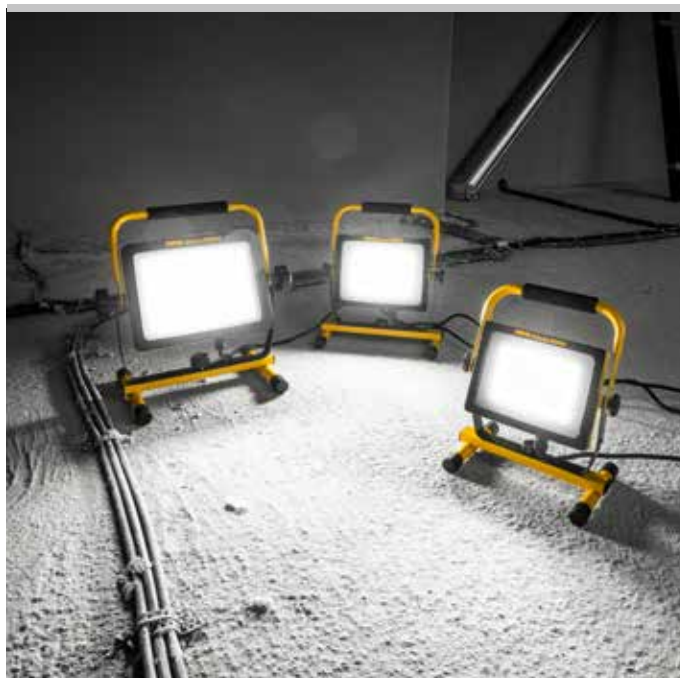

REMS Lumen 5000/7000/10000

Electric LED flood light

Powerful, electric LED flood light with high light intensity. For the building site and the workshop.

REMS Lumen 5000

Light flux 5000 lm

REMS Lumen 7000

Light flux 7000 lm

Powerful, mobile, electric LED flood light with high light intensity for universal use on the building site or in the workshop. REMS Lumen 10000 with 2 selectable brightness stages for any application purpose.

Design

Handy, light, electric LED flood light. REMS Lumen 5000 only 1.8 kg, REMS Lumen 7000 only 2.2 kg, REMS Lumen 10000 only 3.0 kg. Impact-resistant aluminium housing, dust-proof, protected against water jets from all directions. LEDs protected by impact-resistant, unbreakable acrylic glass. Flood light housing swivels through 360°, fixable by star grips, for optimum alignment of the light. On/Off switch. Tubular steel frame with rubber feet for a firm stand. Practical, non-slip handle. Practical, sturdy, telescopic tripod stand, only 1.9 kg, for accurate positioning of the LED flood light, adjustable height from 615 to 1,590 mm above floor level, collapsible for easy transport, as an accessory.

LED flood light

Modern, energy-saving LED flood light with high light intensity. Lights immediately without switch-on delay. Brightness of the LEDs in REMS Lumen 10000 selectable in 2 stages. 120° radiation angle for good illumination. Colour temperature 5,000 K. Efficient heat dissipation by high-quality, aluminium, ribbed heat sinks. Overheating regulates the power supply automatically, for continuous operation.