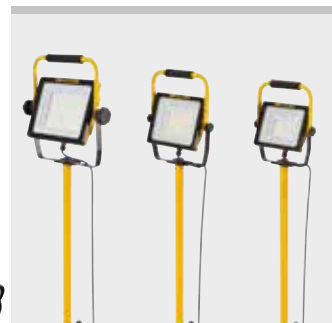

Universal use

Powerful, mobile, electric LED flood light with high light intensity for universal use on the building site or in the workshop. REMS Lumen 10000 with 2 selectable brightness stages for any application purpose.

Design

Handy, light, electric LED flood light. REMS Lumen 5000 only 1.8 kg, REMS Lumen 7000 only 2.2 kg, REMS Lumen 10000 only 3.0 kg. Impact-resistant aluminium housing, dust-proof, protected against water jets from all directions. LEDs protected by impact-resistant, unbreakable acrylic glass. Flood light housing swivels through 360°, fixable by star grips, for optimum alignment of the light. On/Off switch. Tubular steel frame with rubber feet for a firm stand. Practical, non-slip handle. Practical, sturdy, telescopic tripod stand, only 1.9 kg, for accurate positioning of the LED flood light, adjustable height from 615 to 1,590 mm above floor level, collapsible for easy transport, as an accessory.

LED flood light

Modern, energy-saving LED flood light with high light intensity. Lights immediately without switch-on delay. Brightness of the LEDs in REMS Lumen 10000 selectable in 2 stages. 120° radiation angle for good illumination. Colour temperature 5,000 K. Efficient heat dissipation by high-quality, aluminium, ribbed heat sinks. Overheating regulates the power supply automatically, for continuous operation.

Supply format

REMS Lumen. Electric LED flood light with high light intensity. 230 V, 50–60 Hz. 5 m connecting lead. In a carton.

Description	Light flux ≤lm	Power ≤W	Art.-No.	€
Lumen 5000	5000	50	175220R220	82,00
Lumen 7000	7000	70	175221R220	98,61
Lumen 10000	10000	100	175222R220	123,52

Other voltages on request.

Accessories

Description	Art.-No.	€
REMS 3B telescopic stand, on a tripod, height-adjustable, collapsible	175230R	31,04